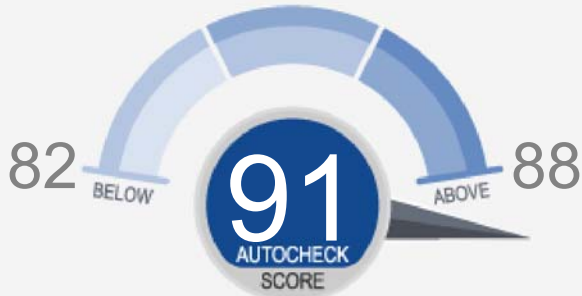

This vehicle's AutoCheck Score: 91

Other comparable 2015 vehicles in the Upscale - Near Luxury typically score between 82-88.

The patented AutoCheck score predicts the likelihood a car will be on the road in 5 years. It compares vehicles of similar age and class based on a scale of 1-100. The AutoCheck score is based on a proprietary model to help you understand a vehicles predicted reliability as it pertains to age, number of owners, accidents and other vehicle history factors.