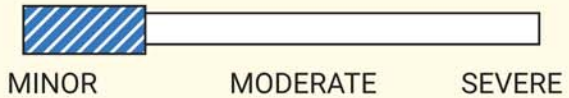

Damage Severity Scale ⓘ