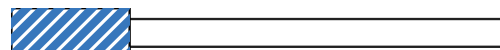

Accident reported: minor damage

MINOR

MODERATE

SEVERE

CARFAX 1-Owner vehicle

38 Service history records

Personal vehicle

106,517 Last reported odometer reading