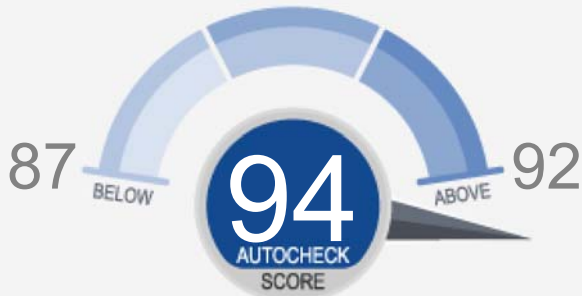

Your AutoCheck Vehicle History Report

Report run: 05/04/2022 12:25:46 EDT

2016 Mercedes-Benz S-Class S 550 4MATIC

Sedan 4D (4.7L V8 DI)

VIN: WDDUG8FB1GA216552
Class: Car - Large Luxury
Country of Assembly: Germany
Vehicle Age: 6 year(s)

This vehicle's AutoCheck Score: 94

Other comparable 2016 vehicles in the Car - Large Luxury typically score between 87-92.

The patented AutoCheck score predicts the likelihood a car will be on the road in 5 years. It compares vehicles of similar age and class based on a scale of 1-100. The AutoCheck score is based on a proprietary model to help you understand a vehicles predicted reliability as it pertains to age, number of owners, accidents and other vehicle history factors.