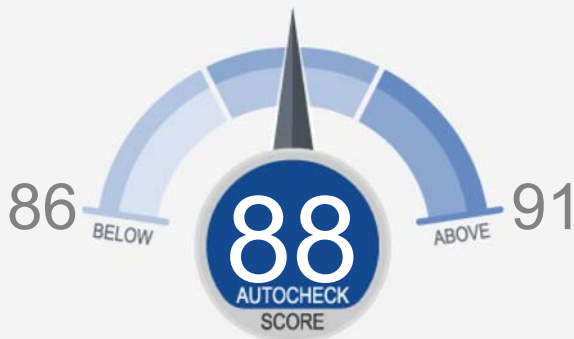

Your AutoCheck Vehicle History Report

Report run: 10/24/2022 16:49:51 EDT

2017 BMW 7 Series 740i

Sedan 4D (3.0L I6 DI)

VIN: WBA7E2C39HG740969
Class: Car - Large Luxury
Country of Assembly: Germany
Vehicle Age: 5 year(s)

This vehicle's AutoCheck Score: 88

Other comparable 2017 vehicles in the Car - Large Luxury typically score between 86-91.

The patented AutoCheck score predicts the likelihood a car will be on the road in 5 years. It compares vehicles of similar age and class based on a scale of 1-100. The AutoCheck score is based on a proprietary model to help you understand a vehicles predicted reliability as it pertains to age, number of owners, accidents and other vehicle history factors.